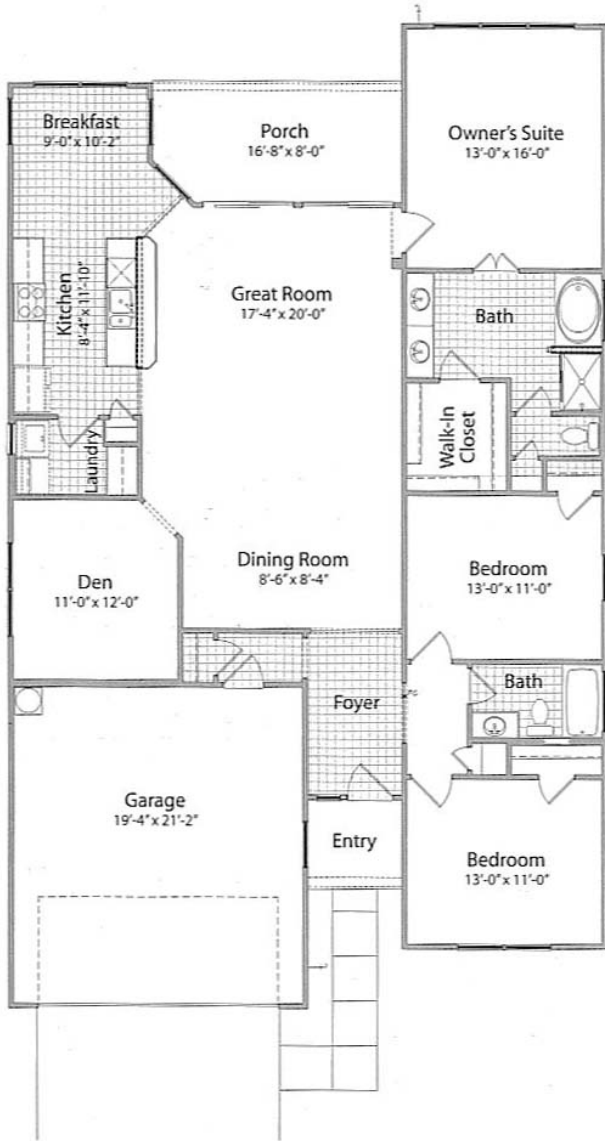

Ibis Floorplan

3 Bedrooms + Den
2 full Bathrooms
Eat-in Kitchen
Great room
Dining room
Covered Patio
2 car garage
Approx. 1,830 sq. ft.

*Call Roger Halweg for
what is currently
Available!
843-368-2785*

Check out the latest listings in
Sun City at
www.homesbyroger.net